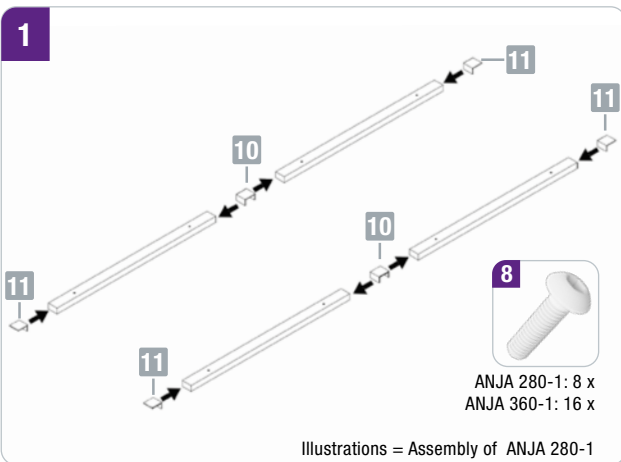

No.	Accessories | single parts	Anja 280-1	Anja 360-1
1	Phillips-head-screw 16 mm 	64 x	64 x
2	Phillips-head-screw 20 mm 	64 x	64 x
3	Wood dowels 	16 x	16 x
4	Fastening plates 	8 x	8 x
5	Table top holder 	8 x	4 x
6	Allen screw for table top holder 	8 x	4 x
7	Inbus screw L20 	28 x	56 x
8	Inbus screw L40 	8 x	16 x
9	Inbus screw L60 	4 x	
10	Connecting piece center 	2 x	4 x
11	Connecting piece side 	4 x	8 x
12	Cable guide 	2 x	2 x

MONTAGE