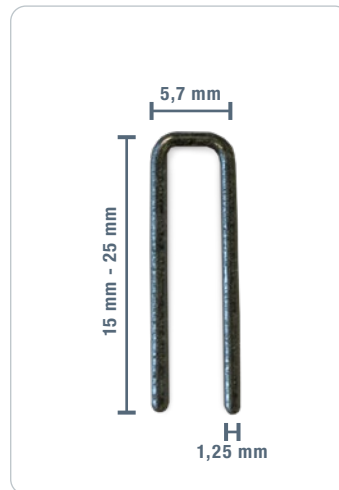

Type	Unit	Value
Dimensions (L x W x H)	mm	285 x 75 x 280
Battery voltage	V	18
Battery		Lithium-ion battery, 2 Ah
Max. nail length	mm	32
Max. staple length	mm	25
Firing speed		20 nails / staples per minute
Max. magazine capacity		100 nails / staples
Weight with battery	kg	2.481
Weight without battery	kg	2.092
Volume	dB	81

Suitable for the following nails / staples: