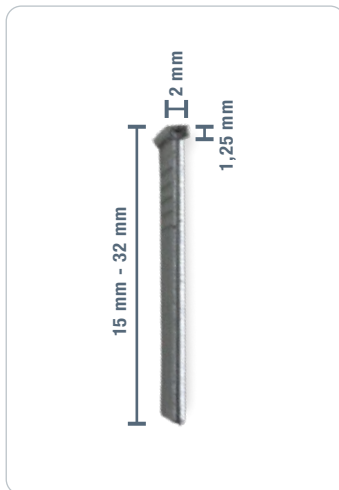

Type	Unit	Value
Dimensions (L x W x H)	mm	285 x 75 x 280
Battery voltage	V	18
Battery		Lithium-ion battery, 2 Ah
Max. nail length	mm	32
Max. staple length	mm	25
Firing speed		20 nails / staples per minute
Max. magazine capacity		100 nails / staples
Weight with battery	kg	2.481
Weight without battery	kg	2.092
Volume	dB	81

Suitable for the following nails / staples: