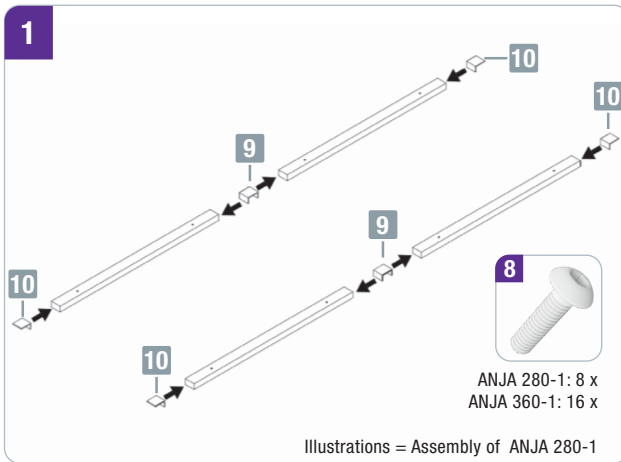

No.	Accessories | single parts	Anja 280-1	Anja 360-1
1	Phillips-head-screw 16 mm 	64 x	64 x
2	Phillips-head-screw 20 mm 	64 x	64 x
3	Wood dowels 	16 x	16 x
4	Fastening plates 	8 x	8 x
5	Table top holder 	8 x	4 x
6	Allen screw for table top holder 	8 x	4 x
7	Inbus screw L20 	28 x	56 x
8	Inbus screw L40 	8 x	16 x
9	Inbus screw L60 	4 x	
10	Connecting piece center 	2 x	4 x
11	Connecting piece side 	4 x	8 x
12	Cable guide 	2 x	2 x

MONTAGE