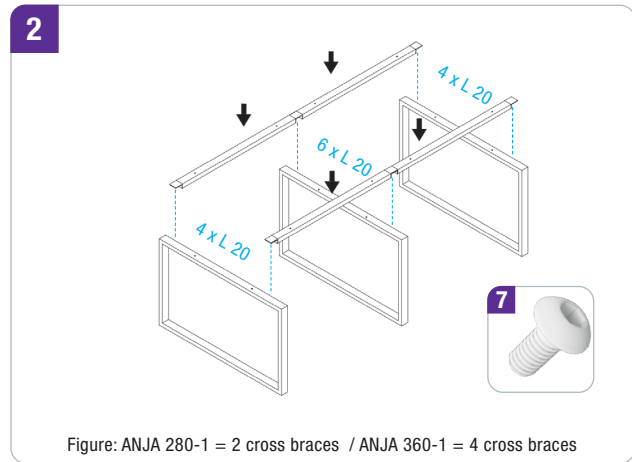

No.	Accessories | single parts	Anja 280-1	Anja 360-1
1	Phillips-head-screw 16 mm 	64 x	64 x
2	Phillips-head-screw 20 mm 	64 x	64 x
3	Wood dowels 	16 x	16 x
4	Fastening plates 	8 x	8 x
5	Table top holder 	8 x	4 x
6	Allen screw for table top holder 	8 x	4 x
7	Inbus screw L20 	28 x	56 x
8	Inbus screw L40 	8 x	16 x
9	Inbus screw L60 	4 x	
10	Connecting piece center 	2 x	4 x
11	Connecting piece side 	4 x	8 x
12	Cable guide 	2 x	2 x

MONTAGE