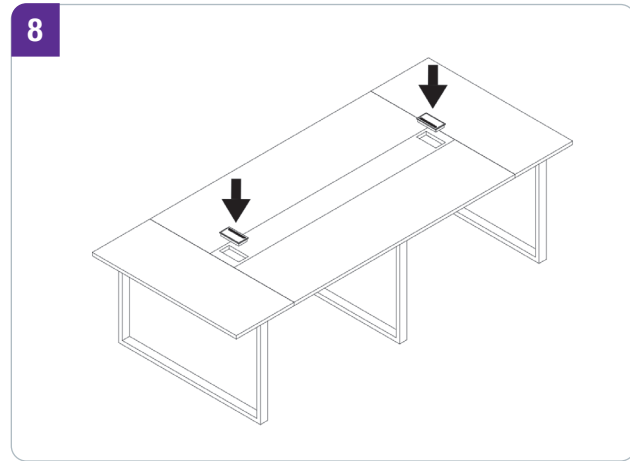

SERVICE & CONTACT

Contact our product experts and find help and solutions for your product. Here you will find all contact information listed by country and language: www.topregal.us/en-us/service

Responsible for the content:
TOPREGAL US Corp.
729 North Route 83, Suite 309
Bensenville, IL 60106
United States of America
www.topregal.us