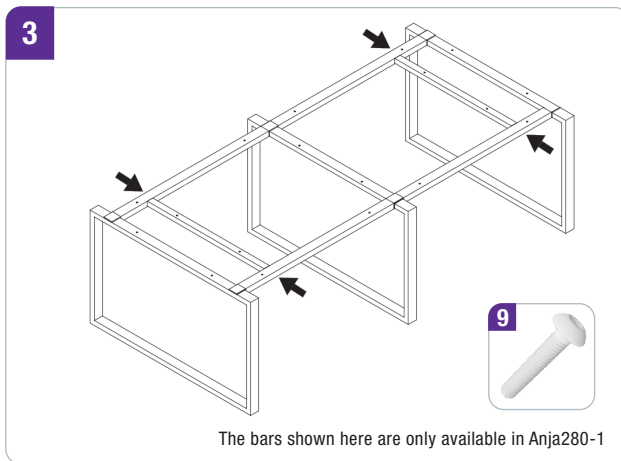

No.	Accessories | single parts	Anja 280-1	Anja 360-1
1	Phillips-head-screw 16 mm 	64 x	64 x
2	Phillips-head-screw 20 mm 	64 x	64 x
3	Wood dowels 	16 x	16 x
4	Fastening plates 	8 x	8 x
5	Table top holder 	8 x	4 x
6	Allen screw for table top holder 	8 x	4 x
7	Inbus screw L20 	28 x	56 x
8	Inbus screw L40 	8 x	16 x
9	Inbus screw L60 	4 x	
10	Connecting piece center 	2 x	4 x
11	Connecting piece side 	4 x	8 x
12	Cable guide 	2 x	2 x

MONTAGE