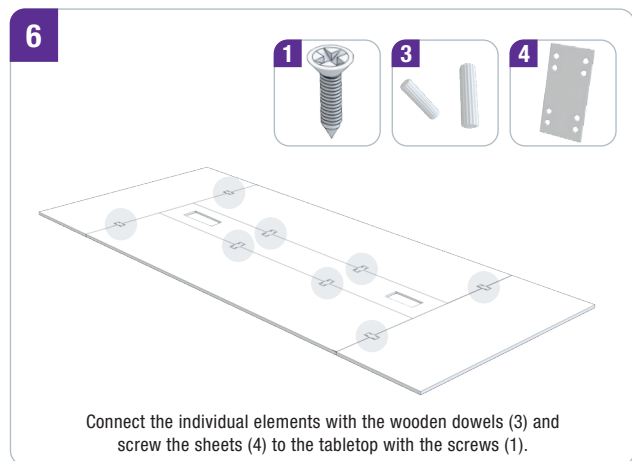

No.	Accessories | single parts	Anja 280-1	Anja 360-1
1	Phillips-head-screw 16 mm 	64 x	64 x
2	Phillips-head-screw 20 mm 	64 x	64 x
3	Wood dowels 	16 x	16 x
4	Fastening plates 	8 x	8 x
5	Table top holder 	8 x	4 x
6	Allen screw for table top holder 	8 x	4 x
7	Inbus screw L20 	28 x	56 x
8	Inbus screw L40 	8 x	16 x
9	Inbus screw L60 	4 x	
10	Connecting piece center 	2 x	4 x
11	Connecting piece side 	4 x	8 x
12	Cable guide 	2 x	2 x

MONTAGE