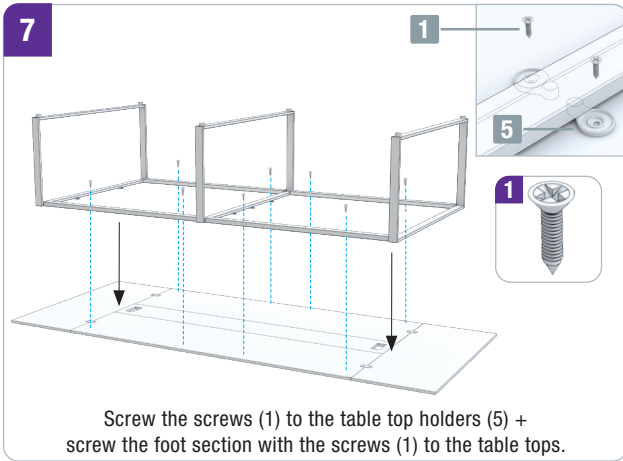

SERVICE & CONTACT

Contact our product experts and find help and solutions for your product. Here you will find all contact information listed by country and language: www.topregal.us/en-us/service

Responsible for the content:
TOPREGAL US Corp.
729 North Route 83, Suite 309
Bensenville, IL 60106
United States of America
www.topregal.us