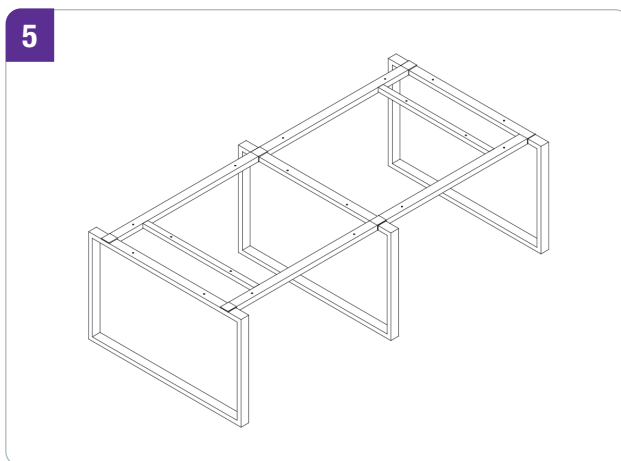

No.	Accessories | single parts	Anja 280-1	Anja 360-1
1	Phillips-head-screw 16 mm 	64 x	64 x
2	Phillips-head-screw 20 mm 	64 x	64 x
3	Wood dowels 	16 x	16 x
4	Fastening plates 	8 x	8 x
5	Table top holder 	8 x	4 x
6	Allen screw for table top holder 	8 x	4 x
7	Inbus screw L20 	28 x	56 x
8	Inbus screw L40 	8 x	16 x
9	Inbus screw L60 	4 x	
10	Connecting piece center 	2 x	4 x
11	Connecting piece side 	4 x	8 x
12	Cable guide 	2 x	2 x

MONTAGE