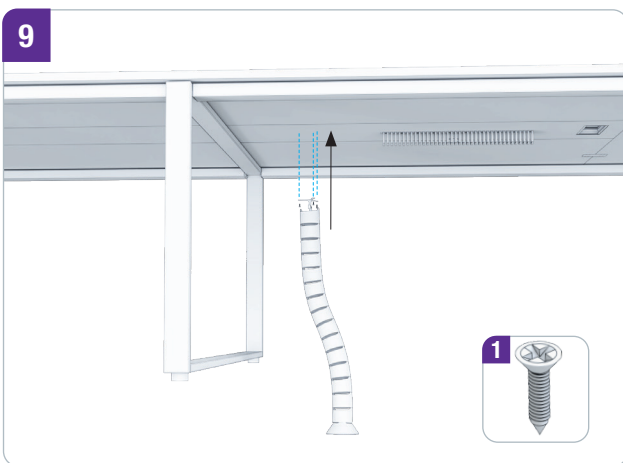

SERVICE & CONTACT

Contact our product experts and find help and solutions for your product. Here you will find all contact information listed by country and language: www.topregal.us/en-us/service

Responsible for the content:
TOPREGAL US Corp.
729 North Route 83, Suite 309
Bensenville, IL 60106
United States of America
www.topregal.us