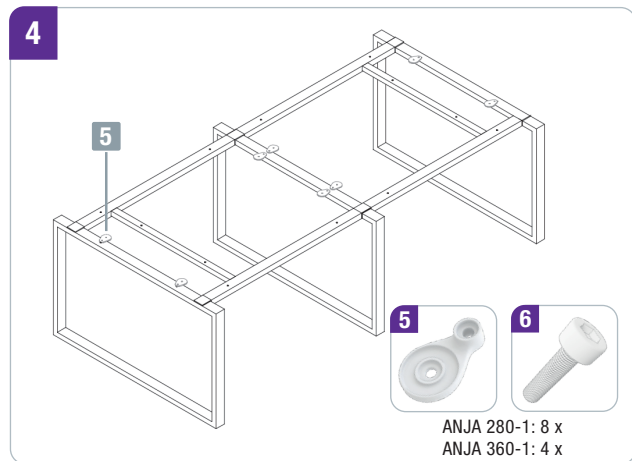

No.	Accessories | single parts	Anja 280-1	Anja 360-1
1	Phillips-head-screw 16 mm 	64 x	64 x
2	Phillips-head-screw 20 mm 	64 x	64 x
3	Wood dowels 	16 x	16 x
4	Fastening plates 	8 x	8 x
5	Table top holder 	8 x	4 x
6	Allen screw for table top holder 	8 x	4 x
7	Inbus screw L20 	28 x	56 x
8	Inbus screw L40 	8 x	16 x
9	Inbus screw L60 	4 x	
10	Connecting piece center 	2 x	4 x
11	Connecting piece side 	4 x	8 x
12	Cable guide 	2 x	2 x

MONTAGE