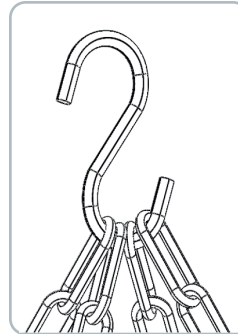

ASSEMBLY INSTRUCTIONS

Dome mirror

Please read this manual before using the product and follow the instructions it contains!

SCOPE OF DELIVERY

1 x Dome mirror, Ø 31.5"

1 x Mounting kit: 4 x dowels, 4 x screws, 4 x chains (39.37"), 4 x eyebolts, nuts & cap nuts, 4 x small S-hooks, 1 x large S-hook

WALL MOUNTING

Figure 1

STEP 1:

Drill four holes in the ceiling. Make sure they are the right size and the right distance apart (approx. 22.28") (figure 1). Then fix the four dowels in the drilled holes.

Figure 2

STEP 2:

Hold the mirror to the ceiling, place the M4 screws in the holes provided and screw them tight (figure 2).

ATTACHING THE CHAINS

Figure 3

STEP 1:

Attach the eyebolts to the four openings provided on the dome mirror. Screw the nuts tight and attach the cap nuts on the other side (figure 3).

Figure 4

Figure 5

STEP 2:

Hang the large S-hook in the place you have intended (note here that the object to which you want to attach the panoramic mirror can bear its weight). Now hang the four chains on the S-hook (figure 4) and attach a small S-hook to each end (figure 5).