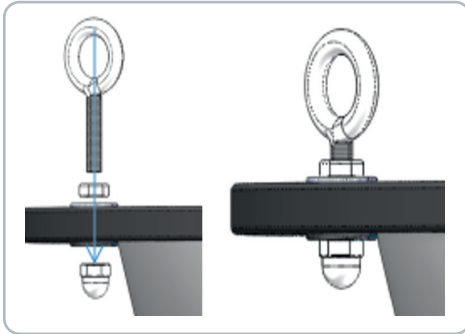

WALL MOUNTING

Figure 1

STEP 1:

Drill four holes in the ceiling. Make sure they are the right size and the right distance apart (approx. 22.28") (figure 1). Then fix the four dowels in the drilled holes.

Figure 2

STEP 2:

Hold the mirror to the ceiling, place the M4 screws in the holes provided and screw them tight (figure 2).

ATTACHING THE CHAINS

Figure 3

STEP 1:

Attach the eyebolts to the four openings provided on the dome mirror. Screw the nuts tight and attach the cap nuts on the other side (figure 3).

Figure 4

Figure 5

STEP 2:

Hang the large S-hook in the place you have intended (note here that the object to which you want to attach the panoramic mirror can bear its weight). Now hang the four chains on the S-hook (figure 4) and attach a small S-hook to each end (figure 5).

STEP 3:

Connect the small S-hooks to the eyebolts of the dome mirror. Now you can hang up your panoramic mirror. For safety reasons, we recommend attaching the mirror in pairs, with one person supporting the mirror and the other attaching the hooks. This prevents damage to the mirror when hanging it up. Once the mirror has been hung securely, you can remove the protective film from the mirror.