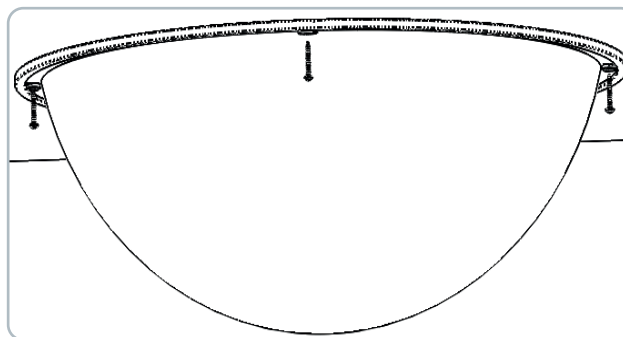

ASSEMBLY INSTRUCTIONS

Dome mirror

Please read this manual before using the product and follow the instructions it contains!

SCOPE OF DELIVERY

1 x Dome mirror, Ø 31.5"

1 x Mounting kit: 4 x dowels, 4 x screws, 4 x chains (39.37"), 4 x eyebolts, nuts & cap nuts, 4 x small S-hooks, 1 x large S-hook

WALL MOUNTING

Figure 1

STEP 1:

Drill four holes in the ceiling. Make sure they are the right size and the right distance apart (approx. 22.28") (figure 1). Then fix the four dowels in the drilled holes.

Figure 2

STEP 2:

Hold the mirror to the ceiling, place the M4 screws in the holes provided and screw them tight (figure 2).

ATTACHING THE CHAINS

Figure 3

STEP 1:

Attach the eyebolts to the four openings provided on the dome mirror. Screw the nuts tight and attach the cap nuts on the other side (figure 3).

Figure 4

Figure 5

STEP 2:

Hang the large S-hook in the place you have intended (note here that the object to which you want to attach the panoramic mirror can bear its weight). Now hang the four chains on the S-hook (figure 4) and attach a small S-hook to each end (figure 5).