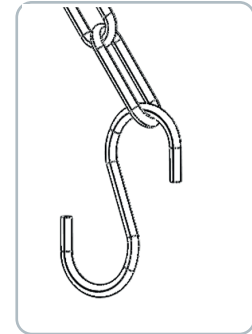

ASSEMBLY INSTRUCTIONS

Dome mirror

Please read this manual before using the product and follow the instructions it contains!

SCOPE OF DELIVERY

1 x Dome mirror, Ø 31.5"

1 x Mounting kit: 4 x dowels, 4 x screws, 4 x chains (39.37"), 4 x eyebolts, nuts & cap nuts, 4 x small S-hooks, 1 x large S-hook

STEP 2:

Hold the mirror to the ceiling, place the M4 screws in the holes provided and screw them tight (figure 2).

ATTACHING THE CHAINS

Figure 3

STEP 1:

Attach the eyebolts to the four openings provided on the dome mirror. Screw the nuts tight and attach the cap nuts on the other side (figure 3).

Figure 4

Figure 5

STEP 2:

Hang the large S-hook in the place you have intended (note here that the object to which you want to attach the panoramic mirror can bear its weight). Now hang the four chains on the S-hook (figure 4) and attach a small S-hook to each end (figure 5).

STEP 3:

Connect the small S-hooks to the eyebolts of the dome mirror. Now you can hang up your panoramic mirror. For safety reasons, we recommend attaching the mirror in pairs, with one person supporting the mirror and the other attaching the hooks. This prevents damage to the mirror when hanging it up. Once the mirror has been hung securely, you can remove the protective film from the mirror.