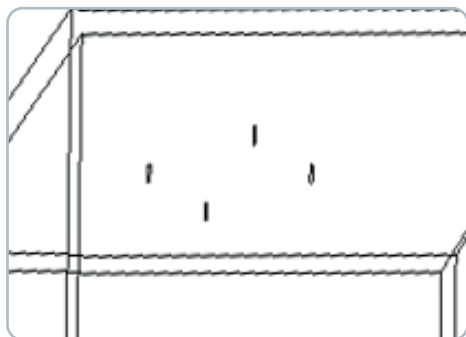

ASSEMBLY INSTRUCTIONS

Dome mirror

Please read this manual before using the product and follow the instructions it contains!

SCOPE OF DELIVERY

1 x Dome mirror, Ø 31.5"

1 x Mounting kit: 4 x dowels, 4 x screws, 4 x chains (39.37"), 4 x eyebolts, nuts & cap nuts, 4 x small S-hooks, 1 x large S-hook

WALL MOUNTING

Figure 1

STEP 1:

Drill four holes in the ceiling. Make sure they are the right size and the right distance apart (approx. 22.28") (figure 1). Then fix the four dowels in the drilled holes.

Figure 2

STEP 2:

Hold the mirror to the ceiling, place the M4 screws in the holes provided and screw them tight (figure 2).

ATTACHING THE CHAINS

Figure 3

STEP 1:

Attach the eyebolts to the four openings provided on the dome mirror. Screw the nuts tight and attach the cap nuts on the other side (figure 3).