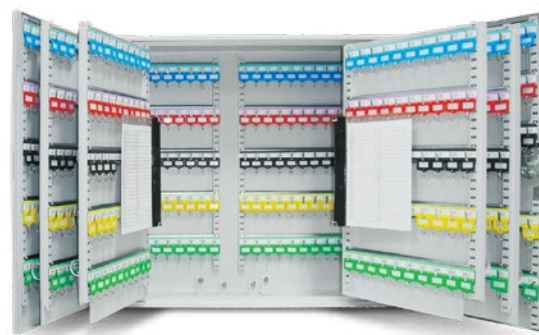

KEY SAFE BOX

CHARACTERISTICS

- Sturdy steel plate and securely lockable steel doors, thanks to the robust cylinder lock.
- Color system and overview lists provide a simple organization system, which makes it easy to find any key.
- Elegant, simple design that fits into any environment.
- Light weight makes wall mounting particularly easy.
- Suitable for hotels, locker rooms, warehouses and office buildings.

Type	Unit	SK200	SK400	SK600
Width	mm	380		730
Depth	mm		140	205
Height	mm		550	
Material thickness	mm	8		
Weight	kg	9	17	24
Material			Steel	
Surface			Painted	
Color			Grey	
Number of hook strips		20	40	60
Number of keys		200	400	600