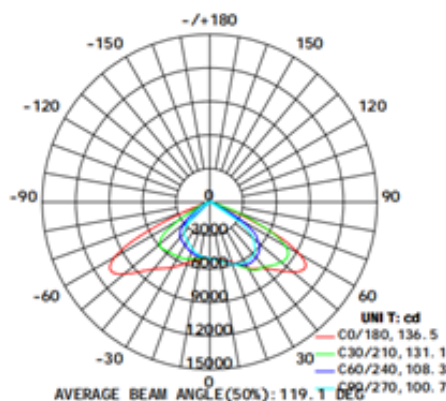

LED FLOODLIGHT FL220 / FL240

CHARACTERISTICS

- With IP65 protection class, the LED spotlight is protected against both dust ingress and heavy splashing water.
- The cool white light with 6500 Kelvin allows working at a color temperature that corresponds to sunlight.
- The floodlight is equipped with a standard EU plug, so it can be mounted anywhere and easily plugged in.
- Ensure full visibility, even at night, with the LED outdoor floodlight from TOPREGAL.

Type	Unit	FL220	FL240
Width	mm	302	320
Depth	mm	326	280
Height	mm	168	
Weight	kg	3.61	1.6
Power cable length	m	1	

Type	Unit	FL220	FL240
LED number		220	240
Power	W	200	
Operating voltage	V	85 - 265	100 - 265
Frequency	Hz	50 - 60	
Average life	h	50 000	

Type	Unit	FL220	FL240
Working temperature	°C	-20 - 65	
Light color	K	6 500	6 000
Color code		Cold white	
Color rendering level	Ra	80	
Luminous flux	Lumen	20 000	
Beam angle	°	75 x 145	90
Light distribution		Symmetrical	

Type	Unit	FL220	FL240
Protection level		IP66	IP65
Impact protection		IK08	
Energy efficiency class		A++	

FL240