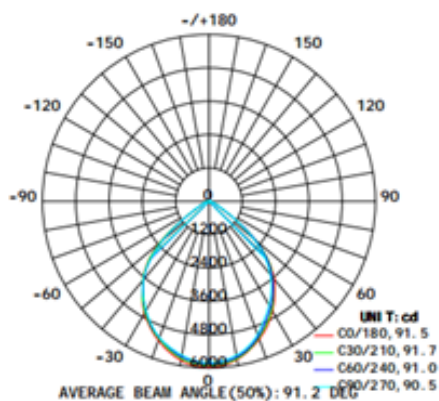

LED FLOODLIGHT FL220 / FL240

CHARACTERISTICS

- With IP65 protection class, the LED spotlight is protected against both dust ingress and heavy splashing water.
- The cool white light with 6500 Kelvin allows working at a color temperature that corresponds to sunlight.
- The floodlight is equipped with a standard EU plug, so it can be mounted anywhere and easily plugged in.
- Ensure full visibility, even at night, with the LED outdoor floodlight from TOPREGAL.

Type	Unit	FL220	FL240
Width	mm	302	320
Depth	mm	326	280
Height	mm	168	
Weight	kg	3.61	1.6
Power cable length	m	1	

Type	Unit	FL220	FL240
LED number		220	240
Power	W	200	
Operating voltage	V	85 - 265	100 - 265
Frequency	Hz	50 - 60	
Average life	h	50 000	

Type	Unit	FL220	FL240
Working temperature	°C	-20 - 65	
Light color	K	6 500	6 000
Color code		Cold white	
Color rendering level	Ra	80	
Luminous flux	Lumen	20 000	
Beam angle	°	75 x 145	90
Light distribution		Symmetrical	

Type	Unit	FL220	FL240
Protection level		IP66	IP65
Impact protection		IK08	
Energy efficiency class		A++	

FL220