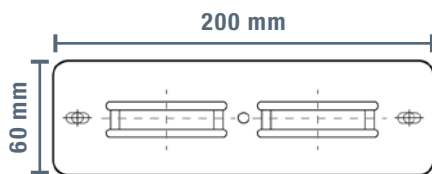

Type	Unit	Value
Brand		TecMaschin
Model		HT1350
Colour		White
Weight	kg	7
Dimensions (l x w x h)	mm	170 x 300 x 640
Voltage	V	220 – 240
Frequency	Hz	50 – 60
Motor rated power	W	1000
Heating element	W	350
Total rated power	W	1350
Motor speed	rpm	28000
Air speed	km/h	410
Drying time	s	10 - 15
Operating temperature	°C	0 - 40
Automatic shutdown	s	20
Noise level	dB	70
Protection class		IP 34 (water ingress protection)
Hepa filter		2 x E11
UV-C lamp	W	2 x 1.5