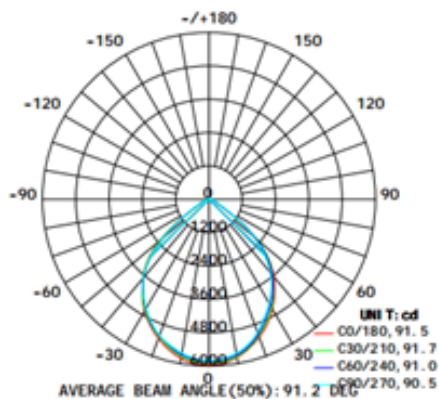

LED FLOODLIGHT FL220 / FL240

CHARACTERISTICS

- With IP65 protection class, the LED spotlight is protected against both dust ingress and heavy splashing water.
- The cool white light with 6500 Kelvin allows working at a color temperature that corresponds to sunlight.
- The floodlight is equipped with a standard EU plug, so it can be mounted anywhere and easily plugged in.
- Ensure full visibility, even at night, with the LED outdoor floodlight from TOPREGAL.

Type	Unit	FL220	FL240
Width	mm	302	320
Depth	mm	326	280
Height	mm	168	
Weight	kg	3.61	1.6
Power cable length	m	1	

Type	Unit	FL220	FL240
LED number		220	240
Power	W	200	
Operating voltage	V	85 - 265	100 - 265
Frequency	Hz	50 - 60	
Average life	h	50 000	

Type	Unit	FL220	FL240
Working temperature	°C	-20 - 65	
Light color	K	6 500	6 000
Color code		Cold white	
Color rendering level	Ra	80	
Luminous flux	Lumen	20 000	
Beam angle	°	75 x 145	90
Light distribution		Symmetrical	

Type	Unit	FL220	FL240
Protection level		IP66	IP65
Impact protection		IK08	
Energy efficiency class		A++	

FL220