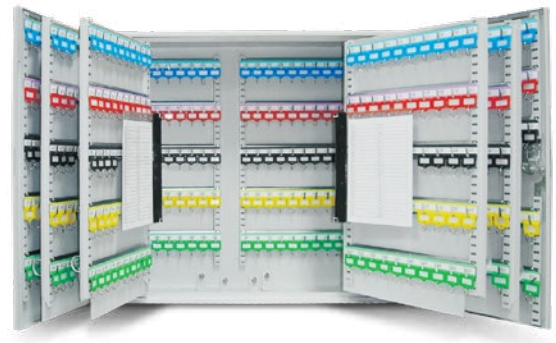

## KEY SAFE BOX

### CHARACTERISTICS

- Sturdy steel plate and securely lockable steel doors, thanks to the robust cylinder lock.
- Color system and overview lists provide a simple organization system, which makes it easy to find any key.
- Elegant, simple design that fits into any environment.
- Light weight makes wall mounting particularly easy.
- Suitable for hotels, locker rooms, warehouses and office buildings.

Type	Unit	SK200	SK400	SK600
Width	"	14.96		28.74
Depth	"		5.51	8.07
Height	"		21.65	
Material thickness	"		0.31	
Weight	lbs	19.84	37.48	52.91
Material			Steel	
Surface			Painted	
Color			Grey	
Number of hook strips		20	40	60
Number of keys		200	400	600