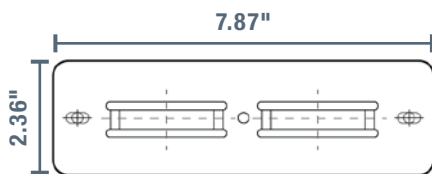

HAND DRYER HT1350

CHARACTERISTICS

- Dry hands in just 10 - 15 seconds
- Touchless operation, UV-C lamps and HEPA filters for maximum hygiene
- Environmentally friendly and cost-saving due to reduced consumption of paper towels
- Trouble-free and quick installation
- Easy cleaning of the integrated water collection tank
- Robust and resistant for a long lifespan

Type	Unit	Value
Brand		Tecmaschin
Model		Ht1350
Color		White
Weight	lbs	15.43
Dimensions (l x w x h)	"	6.7 X 11.8 X 25.2
Voltage	V	220 - 240
Frequency	Hz	50 - 60
Motor rated power	W	1000
Heating element	W	350
Total rated power	W	1350
Motor speed	rpm	28000
Air speed	mph	254.76
Drying time	s	10 - 15
Operating temperature	°F	32 - 104
Automatic shutdown	s	20
Noise level	dB	70
Protection class		IP 34 (water ingress protection)
Hepa filter		2 X e11
UV-C lamp	W	2 X 1.5