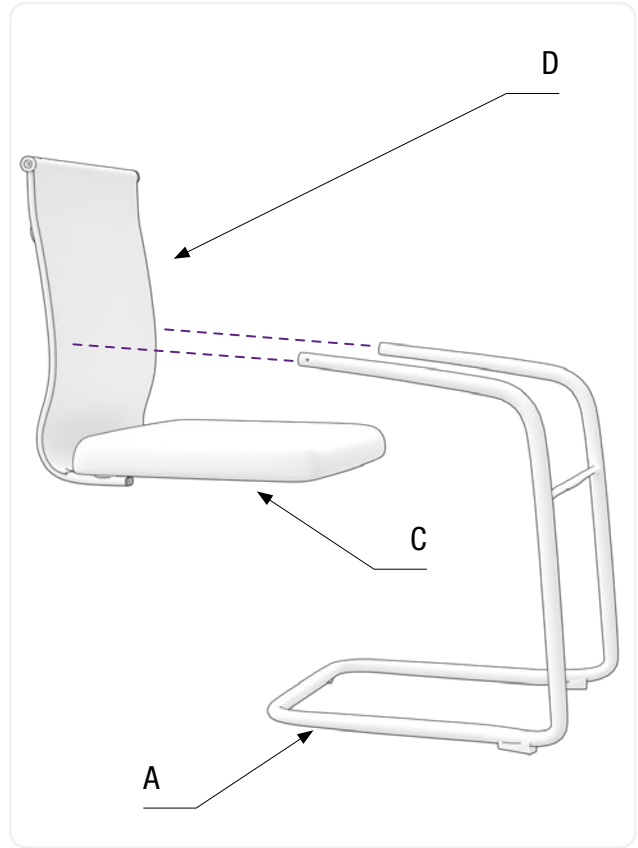

ASSEMBLY INSTRUCTIONS

Conference chair / visitor chair
MARINA

Please read this manual before using the product and follow the instructions it contains!

A Chair base frame

F Allen screw

B Armrest

G Allen screw

C Seat cover

H Spacer

D Backrest

I Cover

E Allen screw

1x Allen key

ASSEMBLY

TOPREGAL[®]