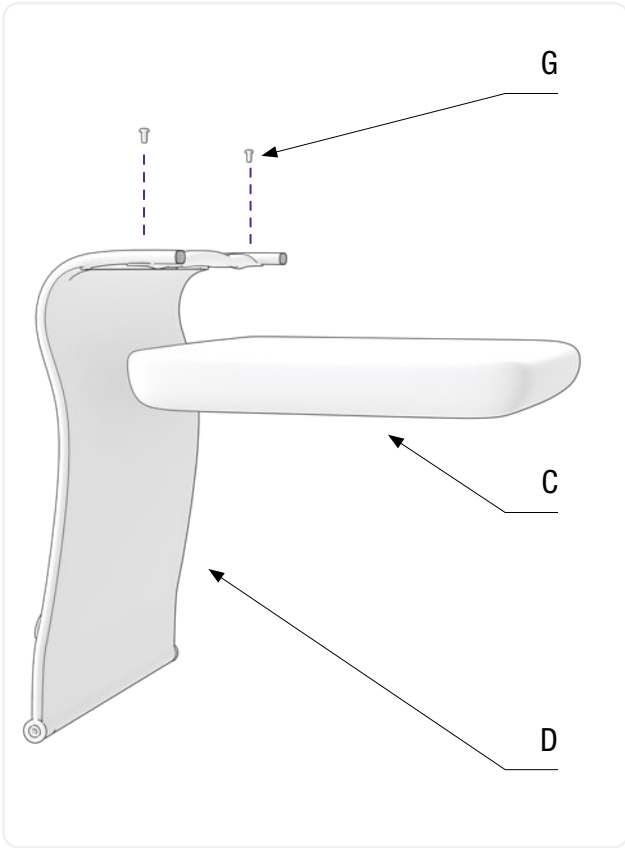

ASSEMBLY INSTRUCTIONS

Conference chair / visitor chair
MARINA

Please read this manual before using the product and follow the instructions it contains!

A Chair base frame

F Allen screw

B Armrest

G Allen screw

C Seat cover

H Spacer

D Backrest

I Cover

E Allen screw

1x Allen key

ASSEMBLY

TOPREGAL[®]