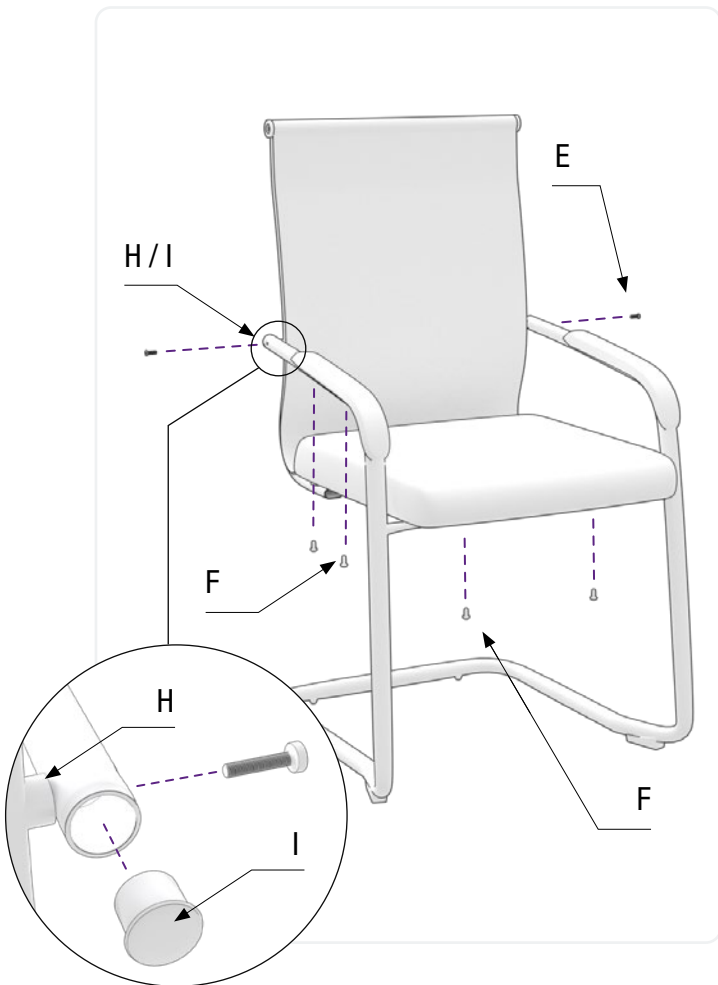

ASSEMBLY INSTRUCTIONS

Conference chair / visitor chair
MARINA

Please read this manual before using the product and follow the instructions it contains!

A Chair base frame

F Allen screw

B Armrest

G Allen screw

C Seat cover

H Spacer

D Backrest

I Cover

E Allen screw

1x Allen key

ASSEMBLY

TOPREGAL[®]