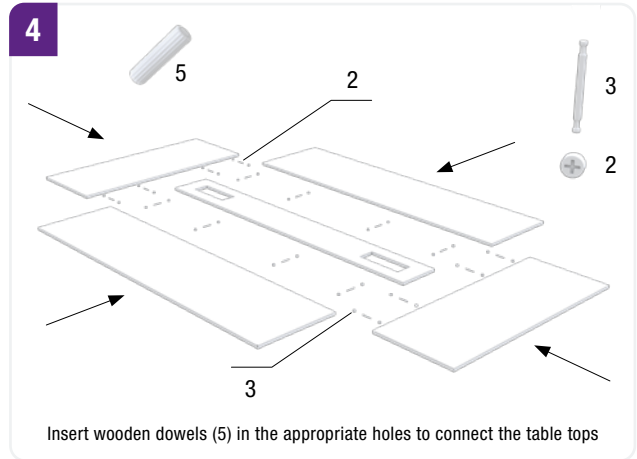

OPERATING INSTRUCTIONS

Conference table

ANJA 280i / 360i

No.	Accessories / single parts		Anja 280i	Anja 360i
1	Sheet metal		4 x	4 x
2	Connecting bolt		16 x	20 x
3	Screw plug cross		32 x	40 x
4	Phillips-head screw		60 x	75 x
5	Wooden dowel		32 x	40 x
6	Table top holder		10 x	6 x
7	Screw for table top holder		10 x	6 x
8	Screw M6x15		16 x	24 x
9	Screw M8x50		8 x	12 x
10	Connecting piece short		4 x	6 x
11	Connecting piece long		4 x	6 x