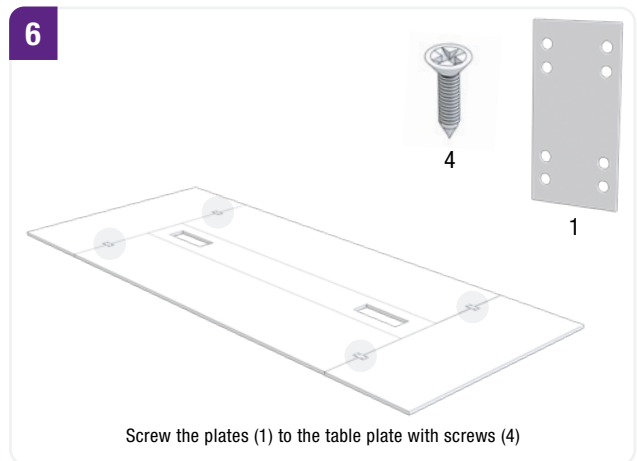

OPERATING INSTRUCTIONS

Conference table

ANJA 280i / 360i

No.	Accessories / single parts		Anja 280i	Anja 360i
1	Sheet metal		4 x	4 x
2	Connecting bolt		16 x	20 x
3	Screw plug cross		32 x	40 x
4	Phillips-head screw		60 x	75 x
5	Wooden dowel		32 x	40 x
6	Table top holder		10 x	6 x
7	Screw for table top holder		10 x	6 x
8	Screw M6x15		16 x	24 x
9	Screw M8x50		8 x	12 x
10	Connecting piece short		4 x	6 x
11	Connecting piece long		4 x	6 x