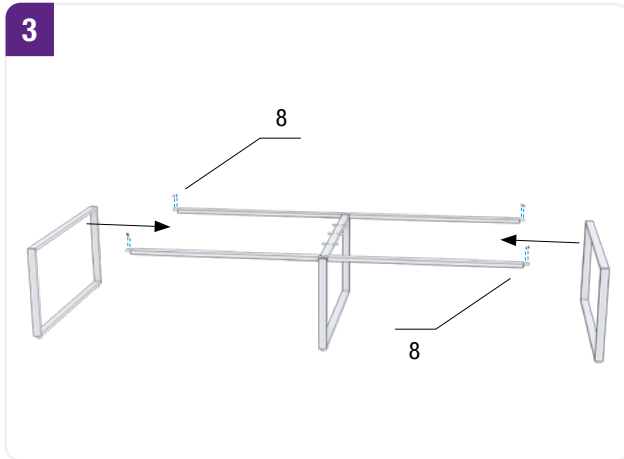

OPERATING INSTRUCTIONS

Conference table

ANJA 280i / 360i

No.	Accessories / single parts		Anja 280i	Anja 360i
1	Sheet metal		4 x	4 x
2	Connecting bolt		16 x	20 x
3	Screw plug cross		32 x	40 x
4	Phillips-head screw		60 x	75 x
5	Wooden dowel		32 x	40 x
6	Table top holder		10 x	6 x
7	Screw for table top holder		10 x	6 x
8	Screw M6x15		16 x	24 x
9	Screw M8x50		8 x	12 x
10	Connecting piece short		4 x	6 x
11	Connecting piece long		4 x	6 x