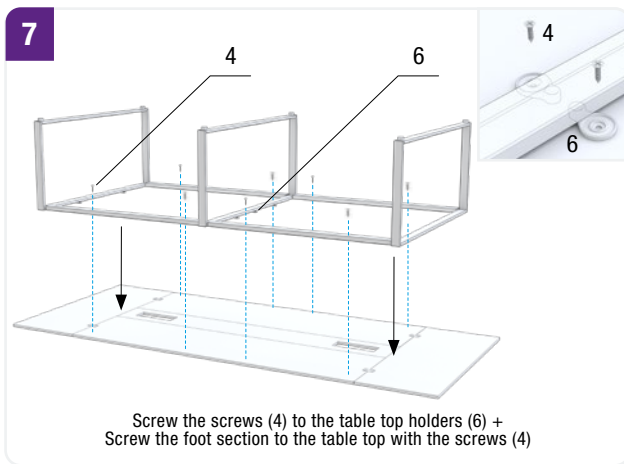

OPERATING INSTRUCTIONS

Conference table

ANJA 280i / 360i

No.	Accessories / single parts		Anja 280i	Anja 360i
1	Sheet metal		4 x	4 x
2	Connecting bolt		16 x	20 x
3	Screw plug cross		32 x	40 x
4	Phillips-head screw		60 x	75 x
5	Wooden dowel		32 x	40 x
6	Table top holder		10 x	6 x
7	Screw for table top holder		10 x	6 x
8	Screw M6x15		16 x	24 x
9	Screw M8x50		8 x	12 x
10	Connecting piece short		4 x	6 x
11	Connecting piece long		4 x	6 x