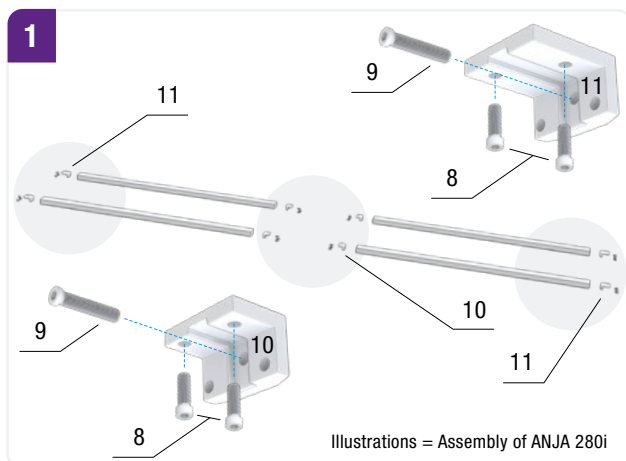

OPERATING INSTRUCTIONS

Conference table

ANJA 280i / 360i

No.	Accessories / single parts		Anja 280i	Anja 360i
1	Sheet metal		4 x	4 x
2	Connecting bolt		16 x	20 x
3	Screw plug cross		32 x	40 x
4	Phillips-head screw		60 x	75 x
5	Wooden dowel		32 x	40 x
6	Table top holder		10 x	6 x
7	Screw for table top holder		10 x	6 x
8	Screw M6x15		16 x	24 x
9	Screw M8x50		8 x	12 x
10	Connecting piece short		4 x	6 x
11	Connecting piece long		4 x	6 x