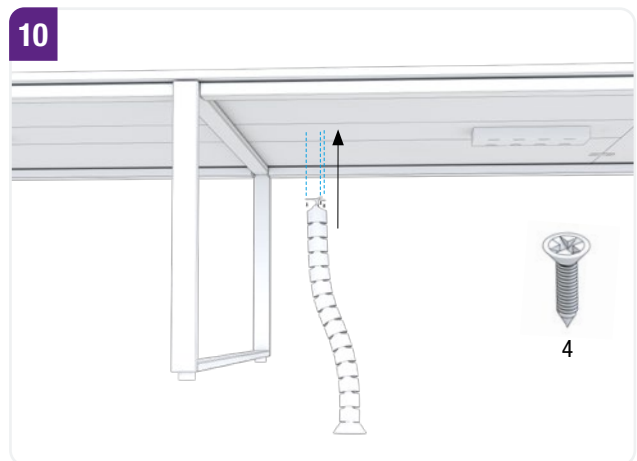

OPERATING INSTRUCTIONS

Conference table

ANJA 280i / 360i

No.	Accessories / single parts		Anja 280i	Anja 360i
1	Sheet metal		4 x	4 x
2	Connecting bolt		16 x	20 x
3	Screw plug cross		32 x	40 x
4	Phillips-head screw		60 x	75 x
5	Wooden dowel		32 x	40 x
6	Table top holder		10 x	6 x
7	Screw for table top holder		10 x	6 x
8	Screw M6x15		16 x	24 x
9	Screw M8x50		8 x	12 x
10	Connecting piece short		4 x	6 x
11	Connecting piece long		4 x	6 x