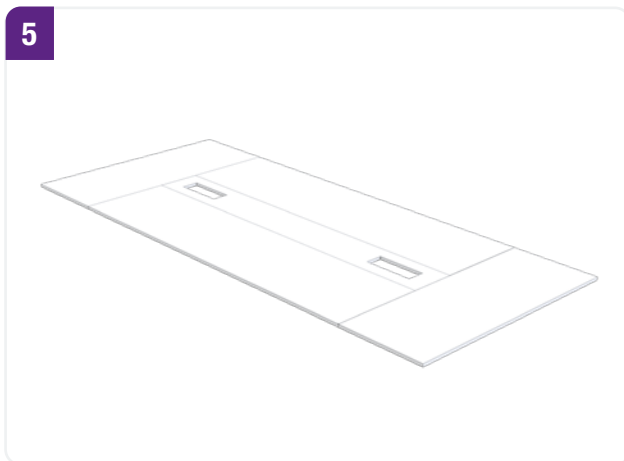

OPERATING INSTRUCTIONS

Conference table

ANJA 280i / 360i

No.	Accessories / single parts		Anja 280i	Anja 360i
1	Sheet metal		4 x	4 x
2	Connecting bolt		16 x	20 x
3	Screw plug cross		32 x	40 x
4	Phillips-head screw		60 x	75 x
5	Wooden dowel		32 x	40 x
6	Table top holder		10 x	6 x
7	Screw for table top holder		10 x	6 x
8	Screw M6x15		16 x	24 x
9	Screw M8x50		8 x	12 x
10	Connecting piece short		4 x	6 x
11	Connecting piece long		4 x	6 x