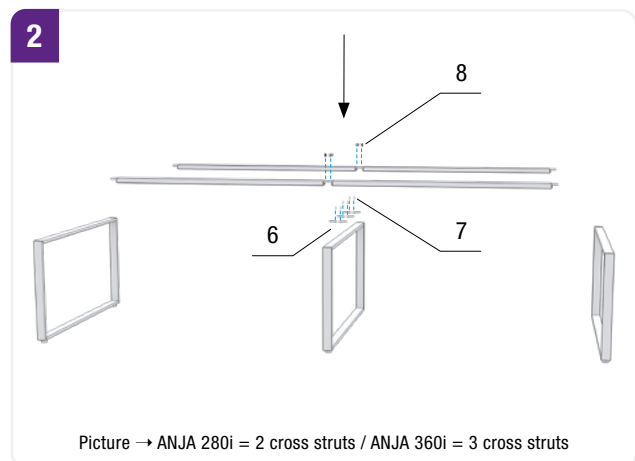

OPERATING INSTRUCTIONS

Conference table

ANJA 280i / 360i

No.	Accessories / single parts		Anja 280i	Anja 360i
1	Sheet metal		4 x	4 x
2	Connecting bolt		16 x	20 x
3	Screw plug cross		32 x	40 x
4	Phillips-head screw		60 x	75 x
5	Wooden dowel		32 x	40 x
6	Table top holder		10 x	6 x
7	Screw for table top holder		10 x	6 x
8	Screw M6x15		16 x	24 x
9	Screw M8x50		8 x	12 x
10	Connecting piece short		4 x	6 x
11	Connecting piece long		4 x	6 x