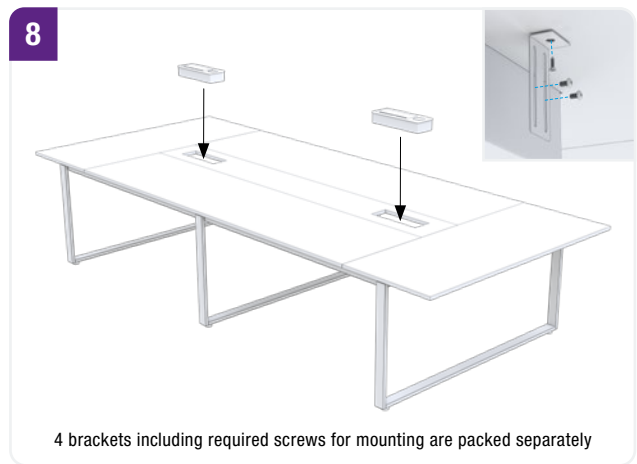

OPERATING INSTRUCTIONS

Conference table

ANJA 280i / 360i

No.	Accessories / single parts		Anja 280i	Anja 360i
1	Sheet metal		4 x	4 x
2	Connecting bolt		16 x	20 x
3	Screw plug cross		32 x	40 x
4	Phillips-head screw		60 x	75 x
5	Wooden dowel		32 x	40 x
6	Table top holder		10 x	6 x
7	Screw for table top holder		10 x	6 x
8	Screw M6x15		16 x	24 x
9	Screw M8x50		8 x	12 x
10	Connecting piece short		4 x	6 x
11	Connecting piece long		4 x	6 x